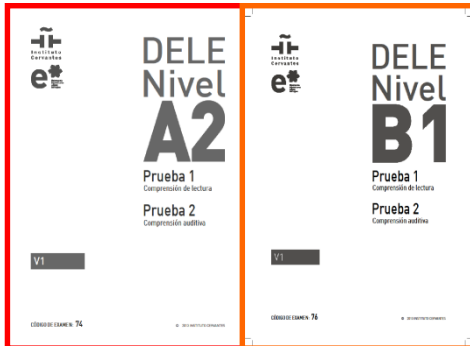

DELE A2/B1 exam for students

- It offers the student the possibility of obtaining a DELE diploma in either the A2 or B1 levels, depending on the results of the examination.
- It evaluates and certifies the level of competency within the A2 or B1 levels according to the Common European Framework of Reference (CEFR), and the curriculum of the Cervantes Institute.
- It is recognized internationally and does not expire.
- It is an exam that has been adapted for students between the ages 11 to 17 years.